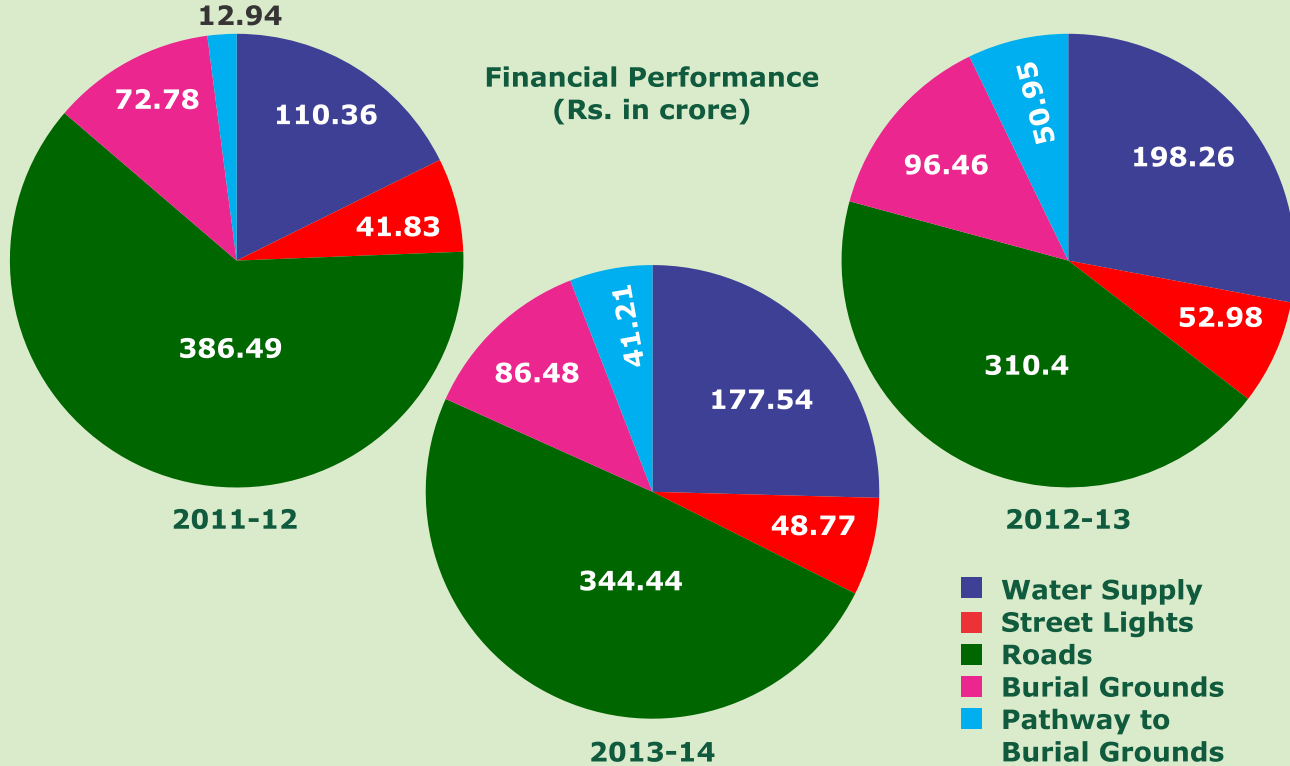

Details of Basic Amenities taken up under THAI Scheme 2011 - 12 to 2013 - 14