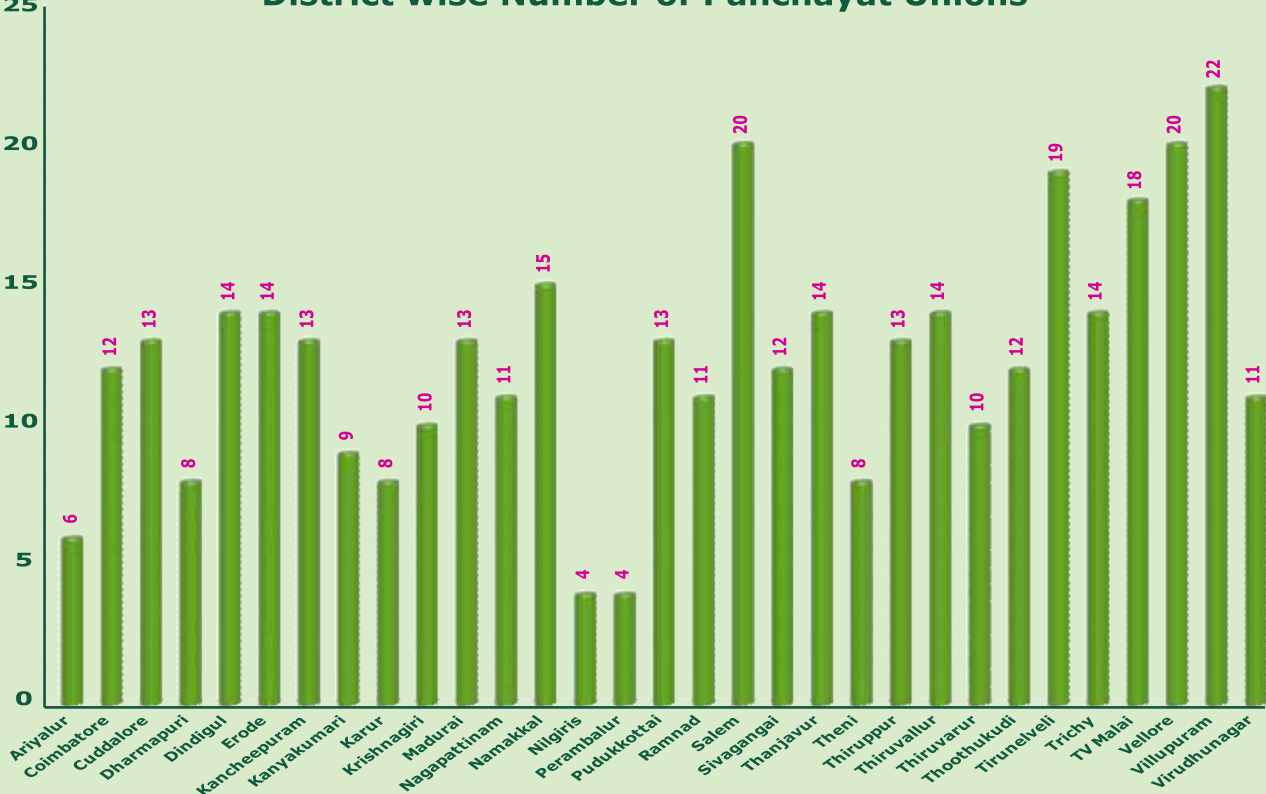

District wise Number of Village Panchayats

District wise Number of Panchayat Unions

Classification of Village Panchayats on the basis of Population as per 2011 census

■ 500 and below ■ 501-1,000 ■ 1,001 - 3,000 ■ 3,001 - 5,000 ■ 5,001-10,000 ■ Above 10,000