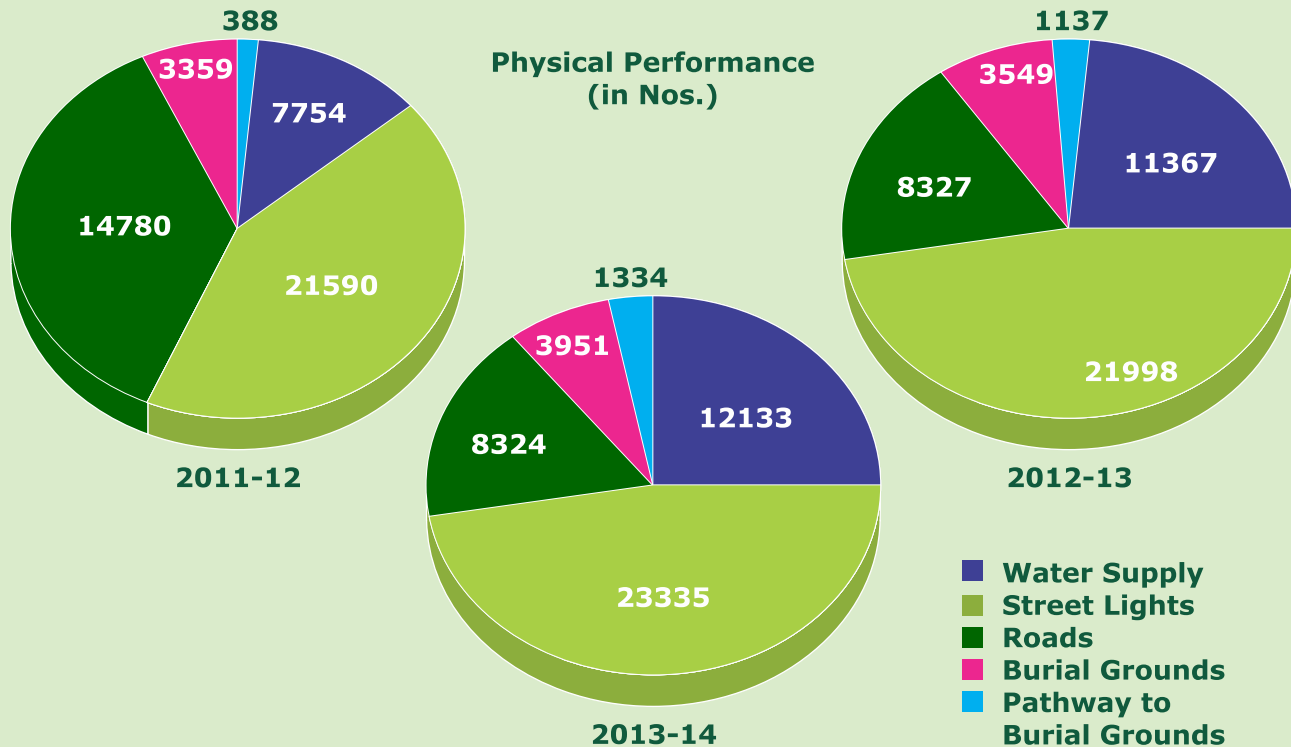

Details of Basic Amenities taken up under THAI Scheme 2011 - 12 to 2013 - 14