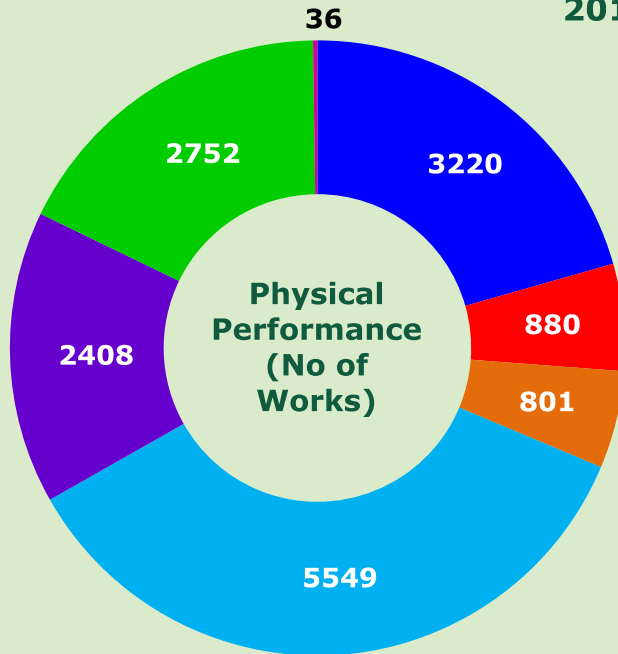

Member of Legislative Assembly Constituency Development Scheme 2013 - 14

■ Buildings
■ Community Development and Irrigation works

■ Housings
■ Procurement and supply
■ Roads

■ Water supply
■ Other works