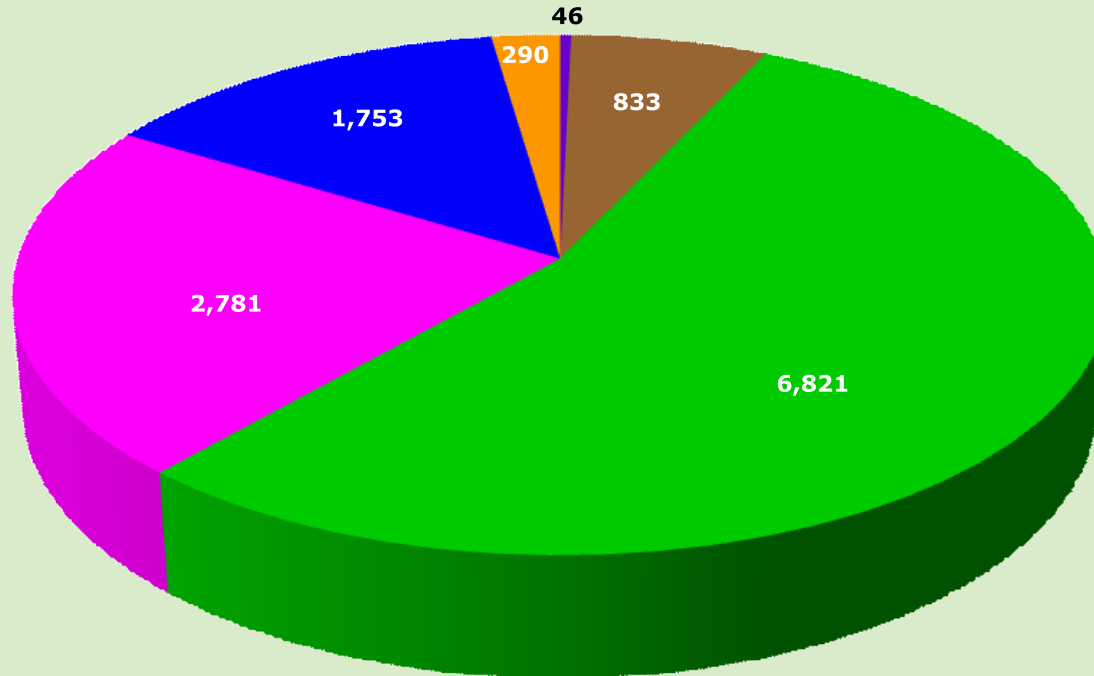

District wise Number of Village Panchayats

District wise Number of Panchayat Unions

Classification of Village Panchayats on the basis of Population as per 2011 census

■ 500 and below ■ 501-1,000 ■ 1,001 - 3,000 ■ 3,001 - 5,000 ■ 5,001-10,000 ■ Above 10,000