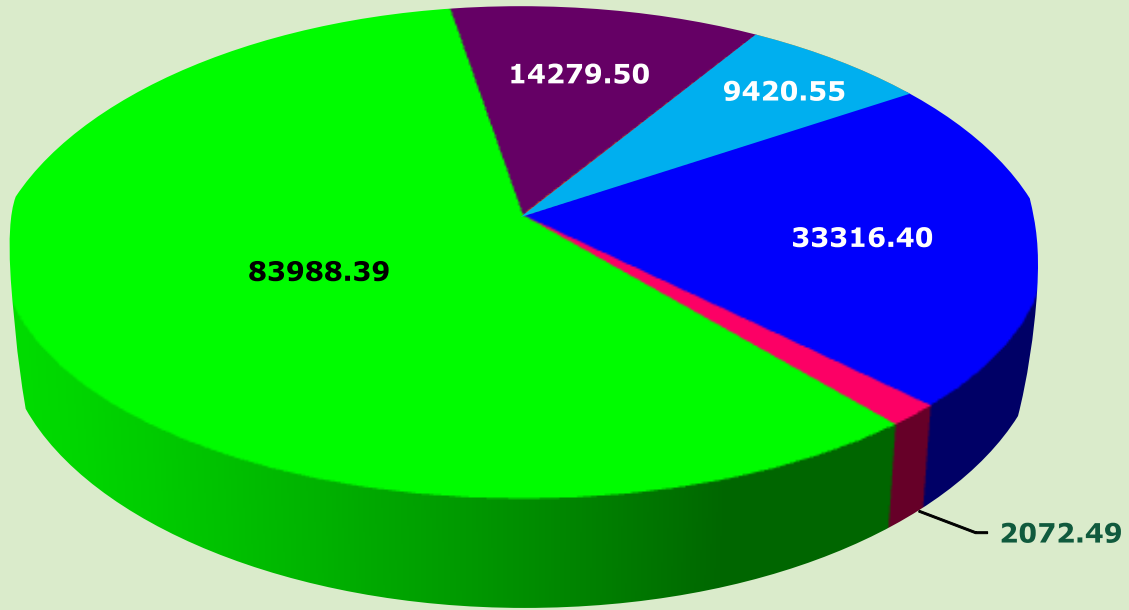

Rural Road Network (in Km)

■ Black Topped

■ WBM

■ Gravel

■ Earthen

■ Cement Concrete