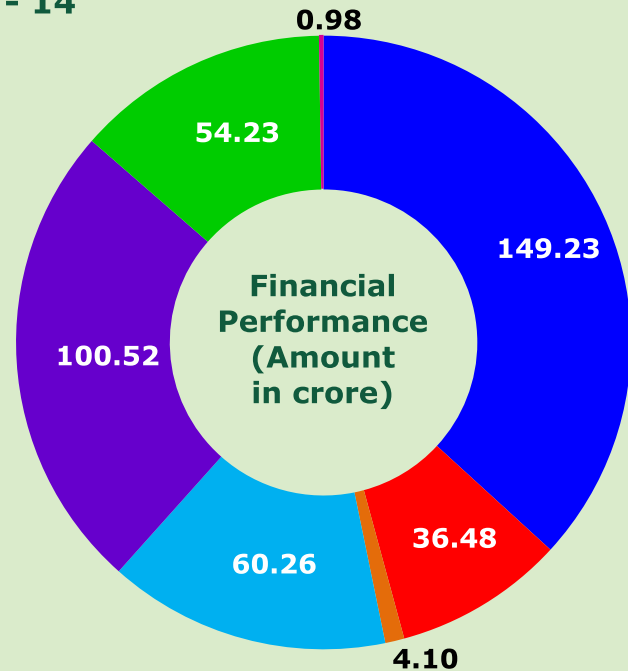

Member of Legislative Assembly Constituency Development Scheme 2013 - 14

■ Buildings
■ Community Development and Irrigation works

■ Housings
■ Procurement and supply
■ Roads

■ Water supply
■ Other works