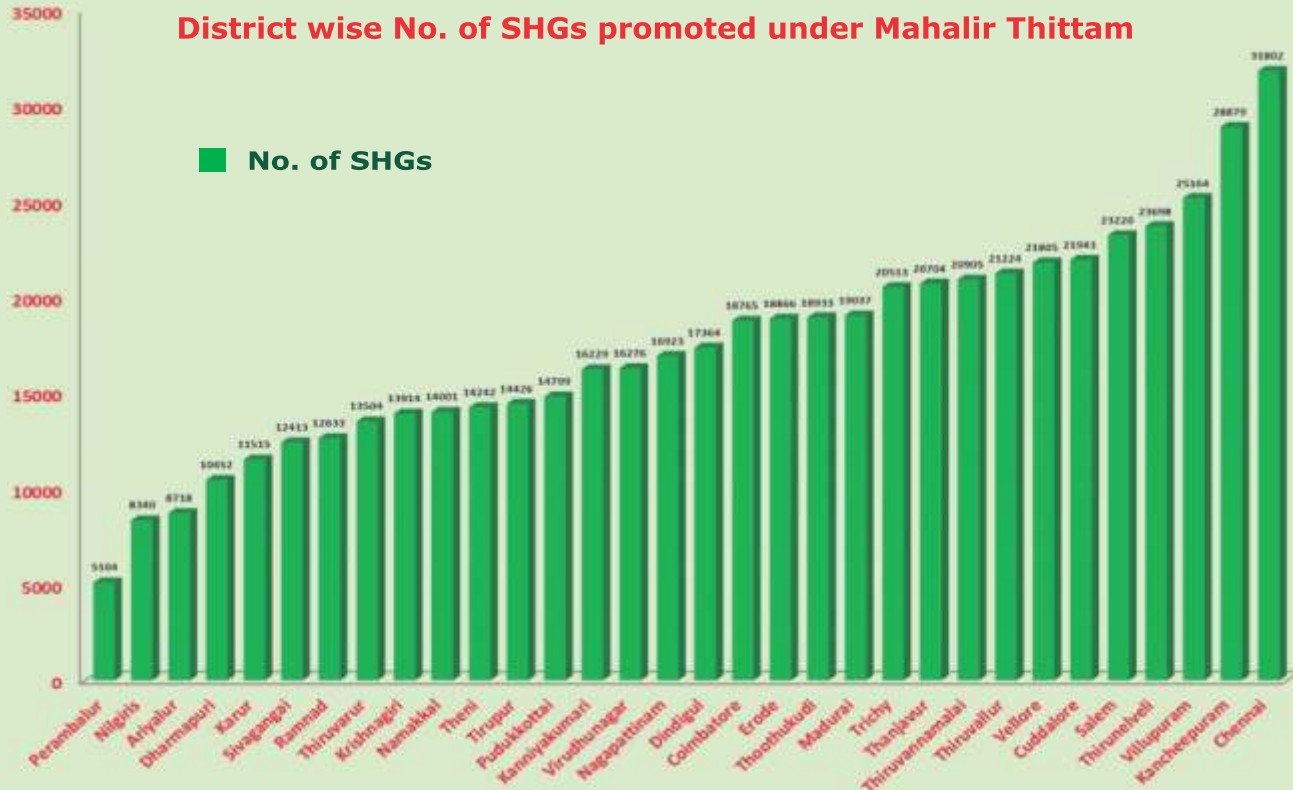

District wise No. of SHGs promoted under Mahalir Thittam

Tamil Nadu Corporation for Development of Women