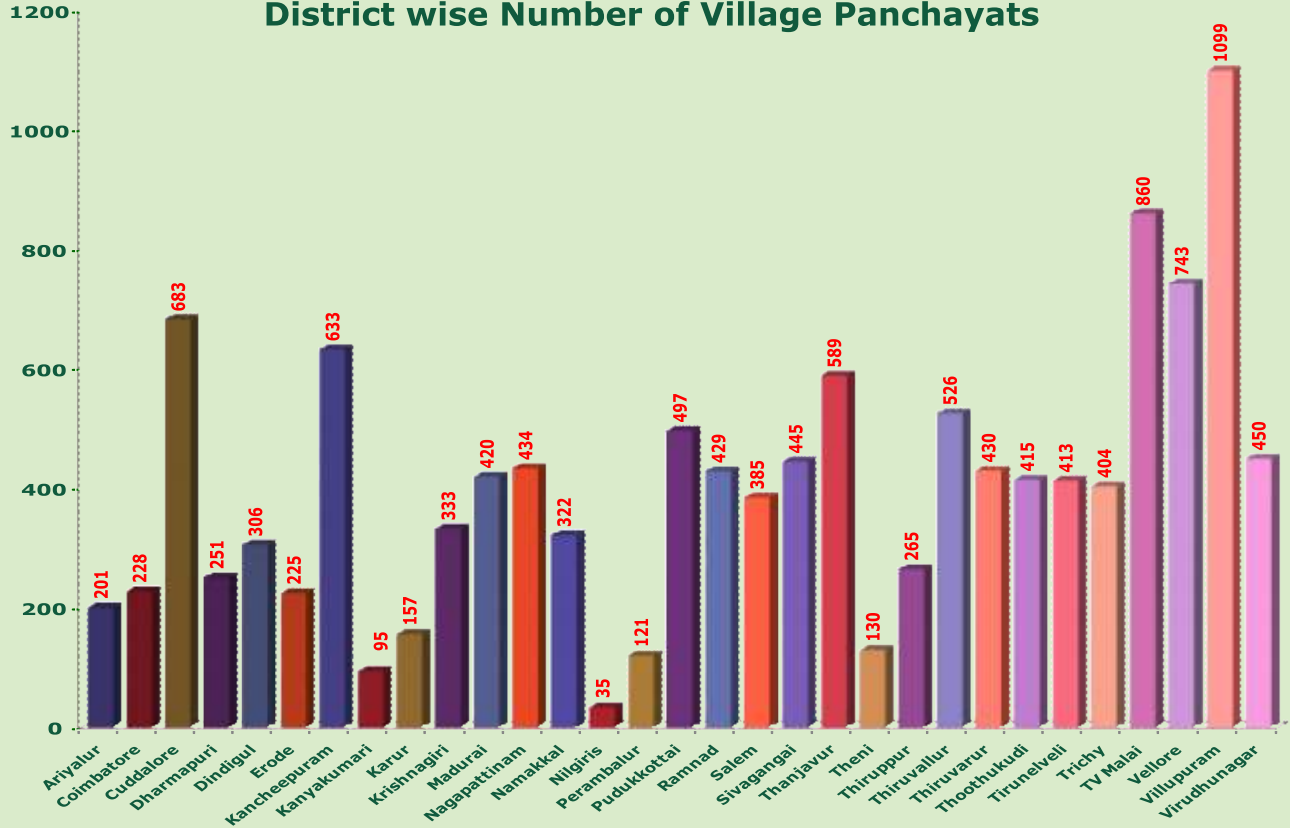

District wise Number of Village Panchayats

District wise Number of Panchayat Unions

Classification of Village Panchayats on the basis of Population as per 2011 census

■ 500 and below ■ 501-1,000 ■ 1,001 - 3,000 ■ 3,001 - 5,000 ■ 5,001-10,000 ■ Above 10,000