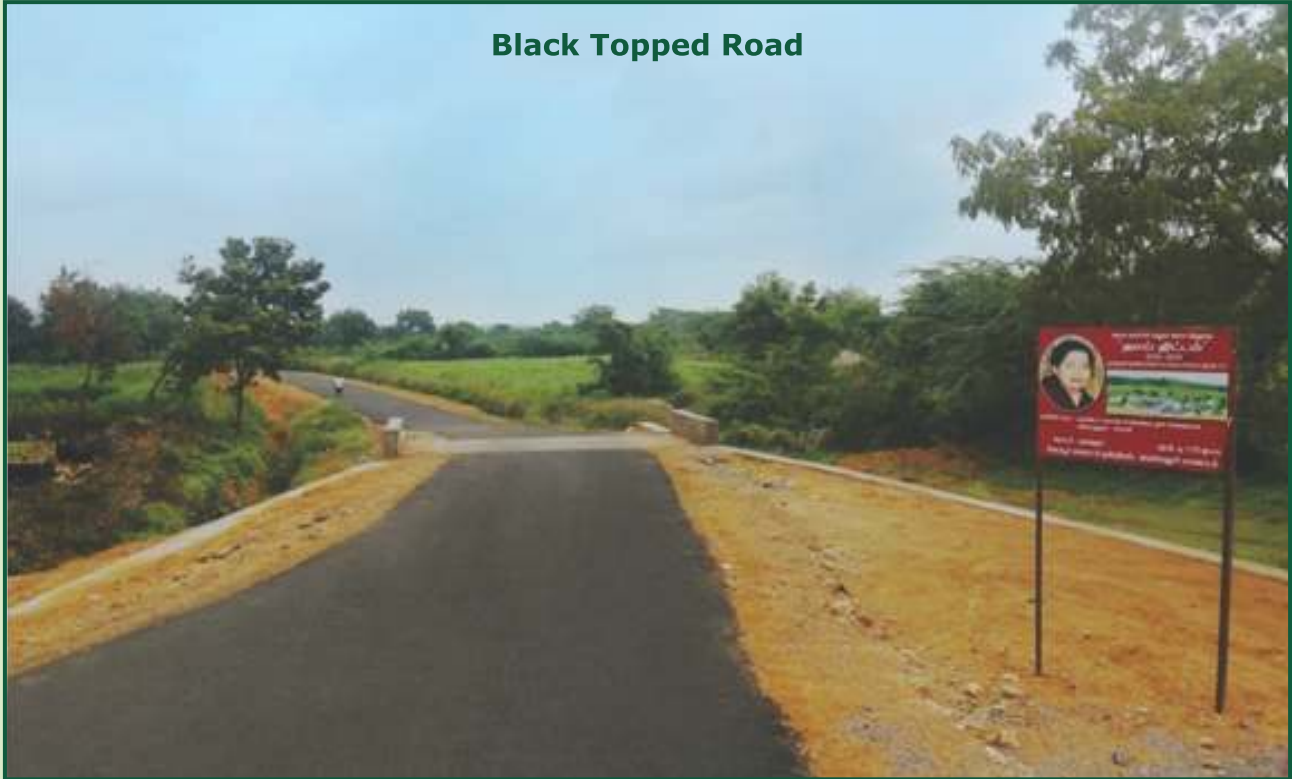

Details of Basic Amenities taken up under THAI Scheme 2011 - 12 to 2013 - 14

Details of Basic Amenities taken up under THAI Scheme 2011 - 12 to 2013 - 14

Black Topped Road

Tamil Nadu Village Habitations Improvement Scheme (THAI)